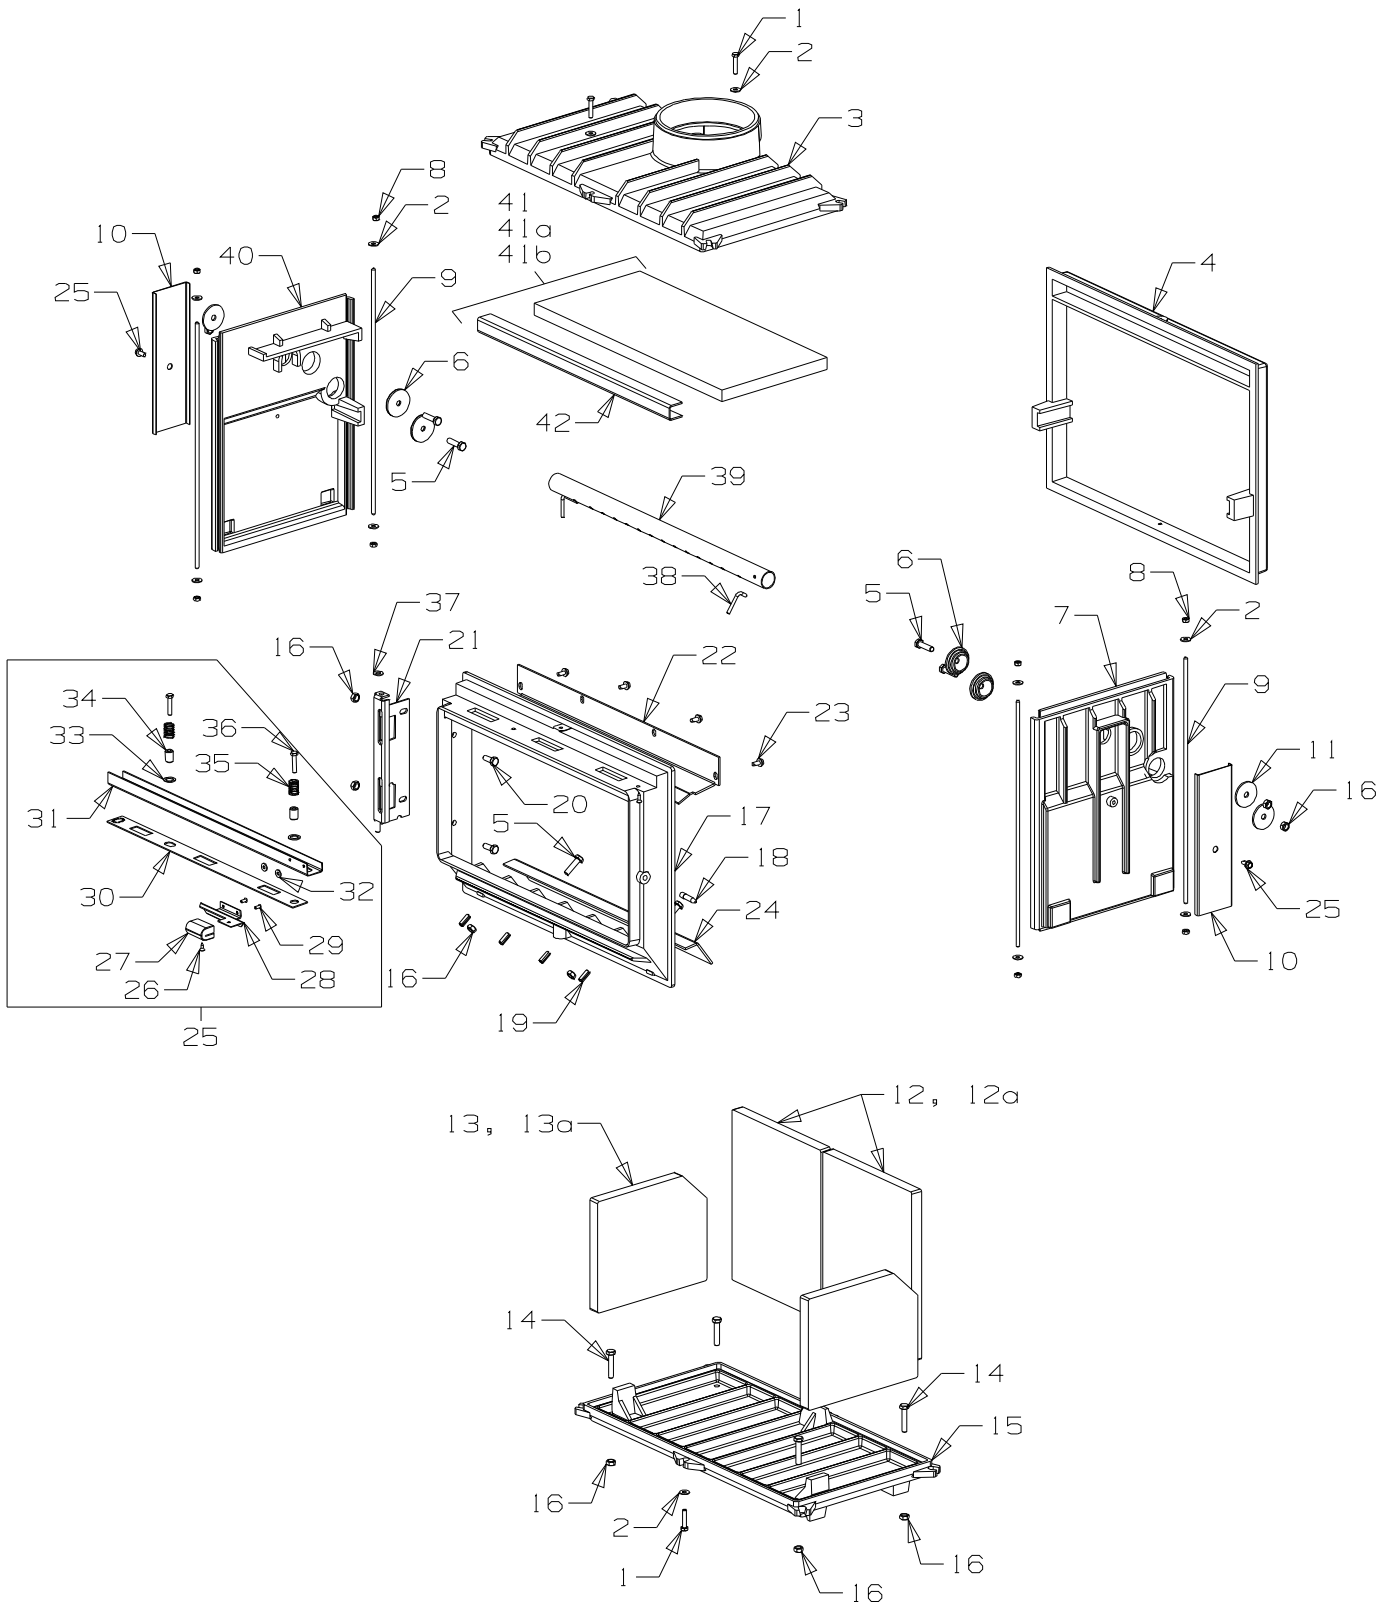

Item No	Part No	Description	Qty	Item No	Part No	Description	Qty
1	501962	Screw, Set M6 x 30	4	23	503003	Screw; S/T 1/4" x .5	8
2	500734	Washer, Flat 1/4"	14	24	987551	Plate-Base Air	1
3	986502	Firebox-Top	1	25	793181	Air Slide Assy	1
4	786680	Firebox-Back	1	26	503792	• Screw; CSK No 8 x 1/2"	1
	984090	Plug Assy-34mm Dia	4	27	986162	• Knob-Air Control	1
5	501685	• Screw, Set M8 x 30	6	28	993130	• Slide-Extension, Air Inlet	1
6	684089	• Plug-34mm Dia	4	29	586167	• Rivet-Pop 4.0 x 4.8	2
7	786648	Firebox-Side, RH	1	30	593173	• Plate, Back-Meter "Z"	1
8	501682	Nut, M6	8	30a	993186	• Plate, Back-Meter "C1"	1
9	984598	Rod Tie, M6	4			- Overnight Burn	1
10	986146	Cover-Secondary Air	2	31	593172	• Slide-Air, Inlet "S"	1
11	502093	Washer, Flat 8 x 42 x 3	4	32	500848	• Washer, Flat 3/16"	4
12	793101	Board-Firebox Back 20mm x 223mm x 290mm (2 per pack)	1	33	503196	• Washer; Flat 1/4" x .75	2
12a	794089	Board-Firebox Back 20mm x 223mm x 290mm (6 per pack)	1	34	993080	• Spacer-Air Slide	2
				35	593081	• Washer, Flat 6.5 x 19 x 1.2	2
13	793100	Board-Firebox Side 20mm x 190mm x 223mm (6 per pack)	1	36	503793	• Screw, T/FM6 x 30	2
				37	006025	Washer; Flat 5/16" x .62	1
13a	794085	Board-Firebox Side 20mm x 190mm x 223mm (6 per pack)	1	38	586439	Pin-Retaining, Secondary Air Tube	1
				39	995083	Tube-Secondary Air, 12 x 6.5	1
14	501843	Screw, Set M8 X 40	4	40	786647	Firebox-Side, LH	1
15	786681	Firebox-Bottom	1	41	786109	Board-Firebox Top 20mm x 215mm x 470mm	1
16	501602	Nut, M8	13		993048	• Channel-Baffle Reinforcer	1
17	786800	Firebox-Front	1	41a	986373	Board-Firebox Top (5 Pack) 20mm x 215mm x 470mm	1
18	995657	• Pin-Door Catch	1		993048	• Channel-Baffle Reinforcer	5
19	503008	• Pin, Tension 8 x 20	4	41b	794095	Board-Firebox Top (6 Pack) 20mm x 215mm x 470mm	1
20	501597	• Screw, Set M8 x 20	2		993048	• Channel-Baffle Reinforcer	6
21	995107	• Hinge Assy	1	42	993048	Channel-Baffle Reinforcer	1
22	995080	Deflector Assy-Primary Air	1				

Bold Text = Assemblies
Bulleted Text = Items included in Assemblies