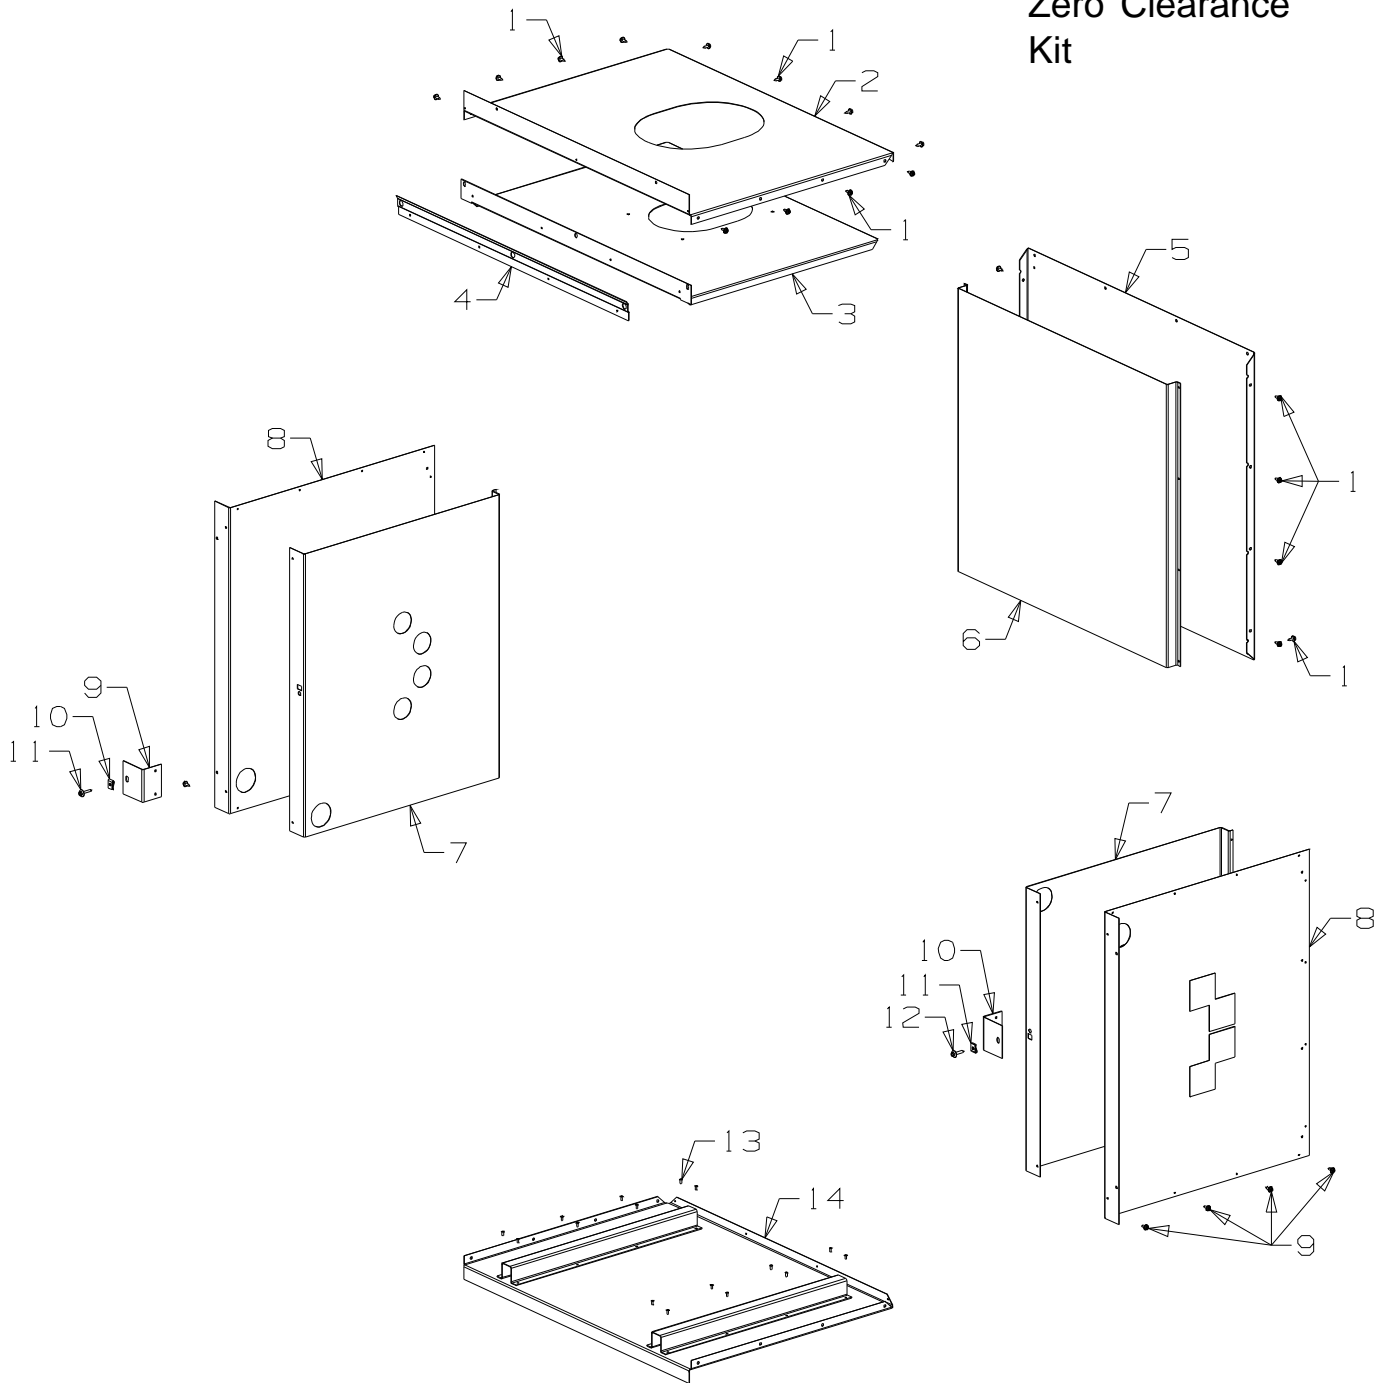

Bold Text = Assemblies
Bulleted Text = Items included in Assemblies

**995968
Zero Clearance
Kit**

Item	Part No	Description	Qty	Item	Part No	Description	Qty
1	503704	Screw; S/T 8 x .5	48	8	993137	Panel-Side	2
2	993144	Panel-Top	1	9	995196	Bracket-Restraint	2
3	993142	Panel-Top, Shield	1	10	503388	Nut-Spire	2
4	593143	Channel	1	11	503459	Screw, S/T 12 x 25	6
5	593139	Panel-Rear	1	12	503429	Rivet-Pop 3.2 Dia x 4.8	30
6	993138	Panel-Rear, Sheild	1	13	593141	Base	1
7	593136	Panel-Side, Sheild	2				

When ordering PLEASE QUOTE PART NUMBER & Description, NOT Illustration No.
Determine right or left hand side from standing in viewing position

995967
Standard Fascia
- Black

Item	Part No	Description	Qty	Item	Part No	Description	Qty
1	990181	Fascia-Top - Black	1	9	503593	Washer, Flat 4 x 9 x 1	1
2	586737	Screw, S/T 8 x 10	6	10	503622	Nut, M4	1
3	790400	Fascia-Side RH - Black	1	11	990135	Fascia-Side LH - Black	1
4	990172	Stiffener-Fascia	1	12	503674	Switch-Fan ON/OFF/ON	1
5	503259	Screw, S/T 10 x .4	6				
6	584581	Badge - Gold	1				
7	503381	Clip-Starlock 4 Dia	2				
8	503371	Washer-Disc, Fan 5 ID x 10 OD	1				