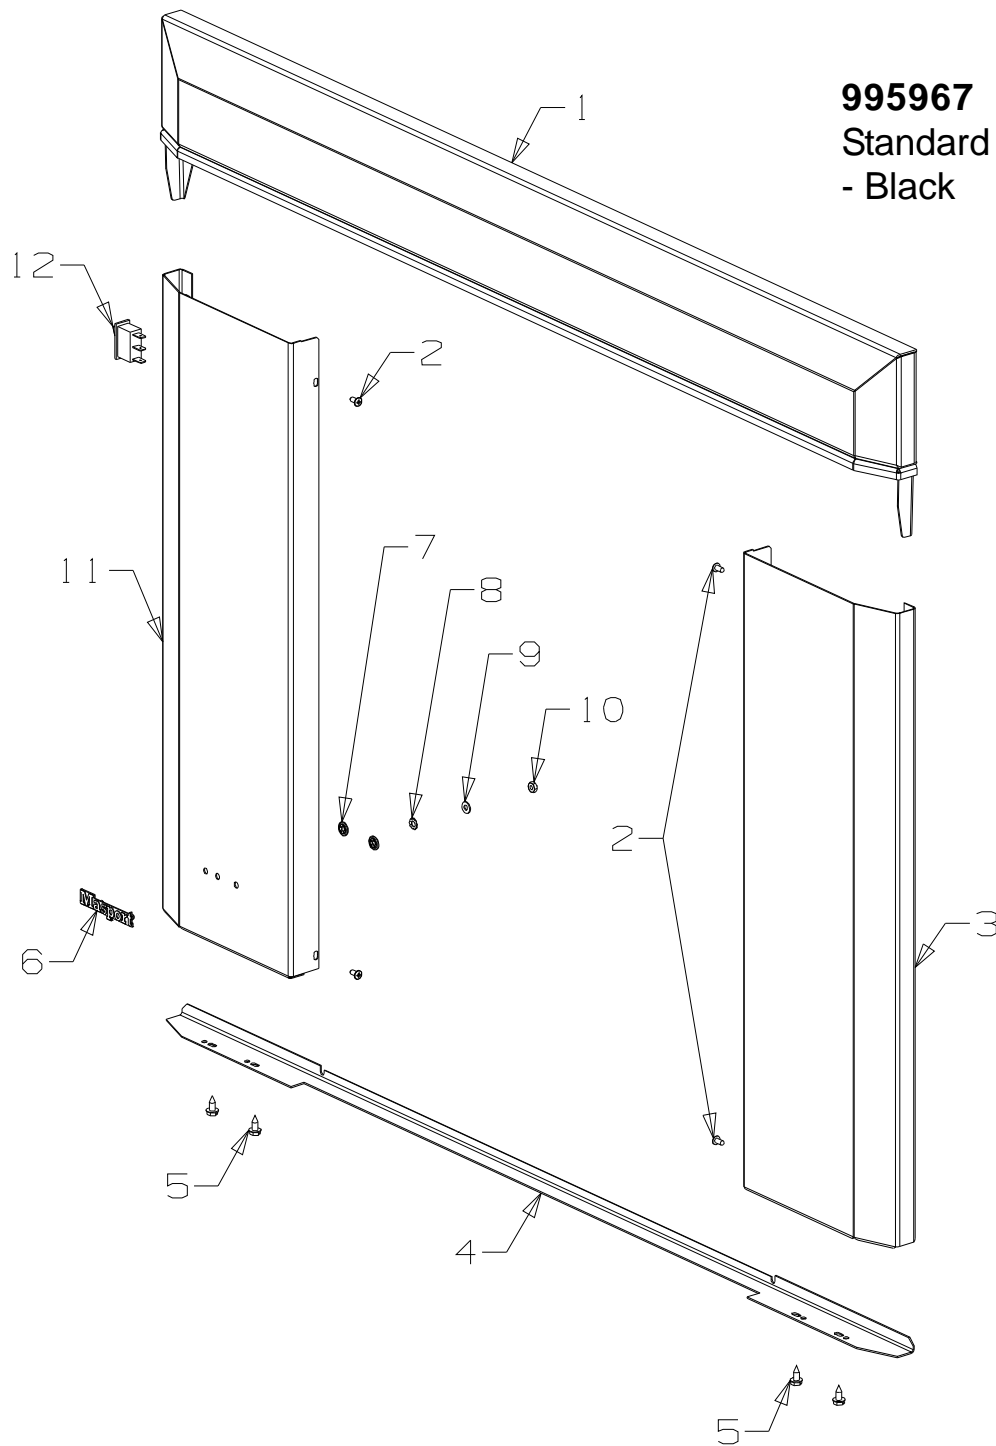

Bold Text = Assemblies
Bulleted Text = Items included in Assemblies

**995968
Zero Clearance
Kit**

Item	Part No	Description	Qty	Item	Part No	Description	Qty
1	503704	Screw; S/T 8 x .5	48	8	993137	Panel-Side	2
2	993144	Panel-Top	1	9	995196	Bracket-Restraint	2
3	993142	Panel-Top, Shield	1	10	503388	Nut-Spire	2
4	593143	Channel	1	11	503459	Screw, S/T 12 x 25	6
5	593139	Panel-Rear	1	12	503429	Rivet-Pop 3.2 Dia x 4.8	30
6	993138	Panel-Rear, Sheild	1	13	593141	Base	1
7	593136	Panel-Side, Sheild	2				

When ordering PLEASE QUOTE PART NUMBER & Description, NOT Illustration No.
Determine right or left hand side from standing in viewing position

995967
Standard Fascia
- Black

Item	Part No	Description	Qty	Item	Part No	Description	Qty
1	990181	Fascia-Top - Black	1	9	503593	Washer, Flat 4 x 9 x 1	1
2	586737	Screw, S/T 8 x 10	6	10	503622	Nut, M4	1
3	790400	Fascia-Side RH - Black	1	11	990135	Fascia-Side LH - Black	1
4	990172	Stiffener-Fascia	1	12	503674	Switch-Fan ON/OFF/ON	1
5	503259	Screw, S/T 10 x .4	6				
6	584581	Badge - Gold	1				
7	503381	Clip-Starlock 4 Dia	2				
8	503371	Washer-Disc, Fan 5 ID x 10 OD	1				

995963
Zero Clearance
Fascia - Black

Item	Part No	Description	Qty	Item	Part No	Description	Qty
1	790243	Fascia-Top - Black	1	8	503593	Washer, Flat 4 x 9 x 1	1
2	790400	Fascia-Side RH - Black	1	9	503622	Nut, M4	1
3	503259	Screw, S/T 10 x .4	6	10	993135	Fascia-Side LH - Black	1
4	993146	Rail-Vented, ZC FSC	1	11	503674	Switch-Fan ON/OFF/ON	1
5	584581	Badge - Gold	1				
6	503381	Clip-Starlock 4 Dia	2				
7	503371	Washer-Disc, Fan 5 ID x 10 OD	1				