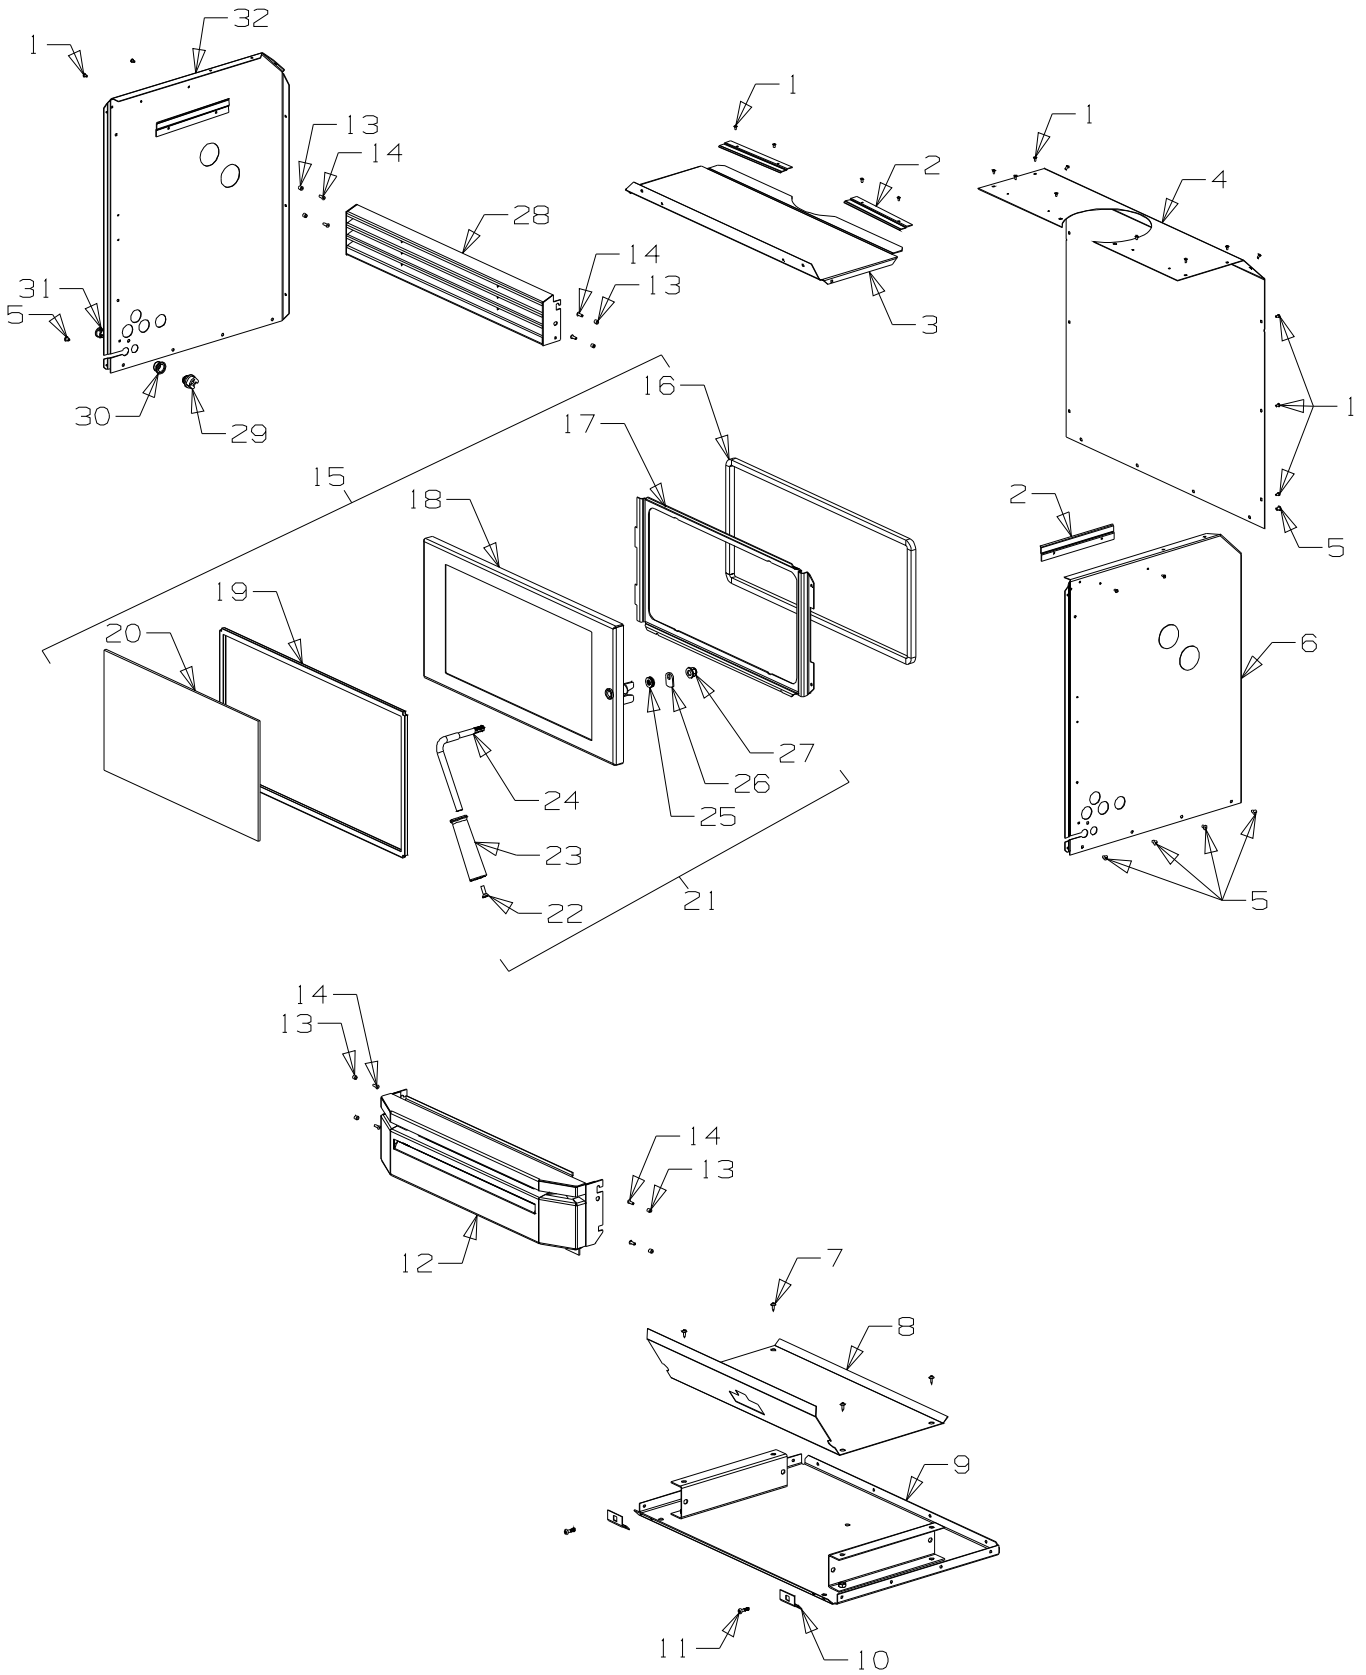

From Serial Number 3031985

Date and Year of First Manufacture: February 2004

Item No	Part No	Description	Qty	Item No	Part No	Description	Qty
1	501767	Rivet-Pop 3.2 Dia x 3.2	23	18	793134	• Frame-Door Assy - Black	1
2	586514	Case-Outer, Guide Rail	4	19	786774	• Seal Kit, Glass	1
3	593106	Case-Outer, Top	1	20	795003	• Glass with seal	1
4	593105	Case-Outer, Rear	1			- 5mm x 458mm x 243mm	1
5	503272	Rivet-Pop 4.8 Dia x 4.8	12	21	795641	• Handle Assy-Door	1
6	593103	Case-Outer, Side RH	1			(Incl Items 22-27)	1
7	503005	Screw, Pan No 10 x 1/2"	4	22	595670	• Screw, CSK M6 x 20	1
8	993131	Heatshield, Bottom	1	23	595655	• Handle-Door Wood	1
9	993129	Base Assembly	1	24	595641	• Rod-Handle	1
10	990281	Plate-Latch	2	25	501704	• Washer-Flat 10 x 19 x 1.6	4
11	503817	Stud-Dzus	2	26	984571	• Latch-Door Catch	1
12	793183	Fan and Box Assy	1	27	503672	• Nut, Nyloc M10 Flange	1
13	986148	Spacer-Grille	8	28	793112	Grill-Assy - Black	1
14	501303	Rivet-Pop 4.0 Dia x 7.9	8	29	502068	Clamp-Cable, Little Gripper	1
15	793180	Door Assy		30	577089	Nut; Cable Gripper	1
		(Incl Items 16-27)	1	31	586734	Bush-Plastic	1
16	600755	• Rope 16.0 Glass Fibre	1	32	593104	Case-Outer, Side LH	1
17	995025	• Retainer-Glass	1				