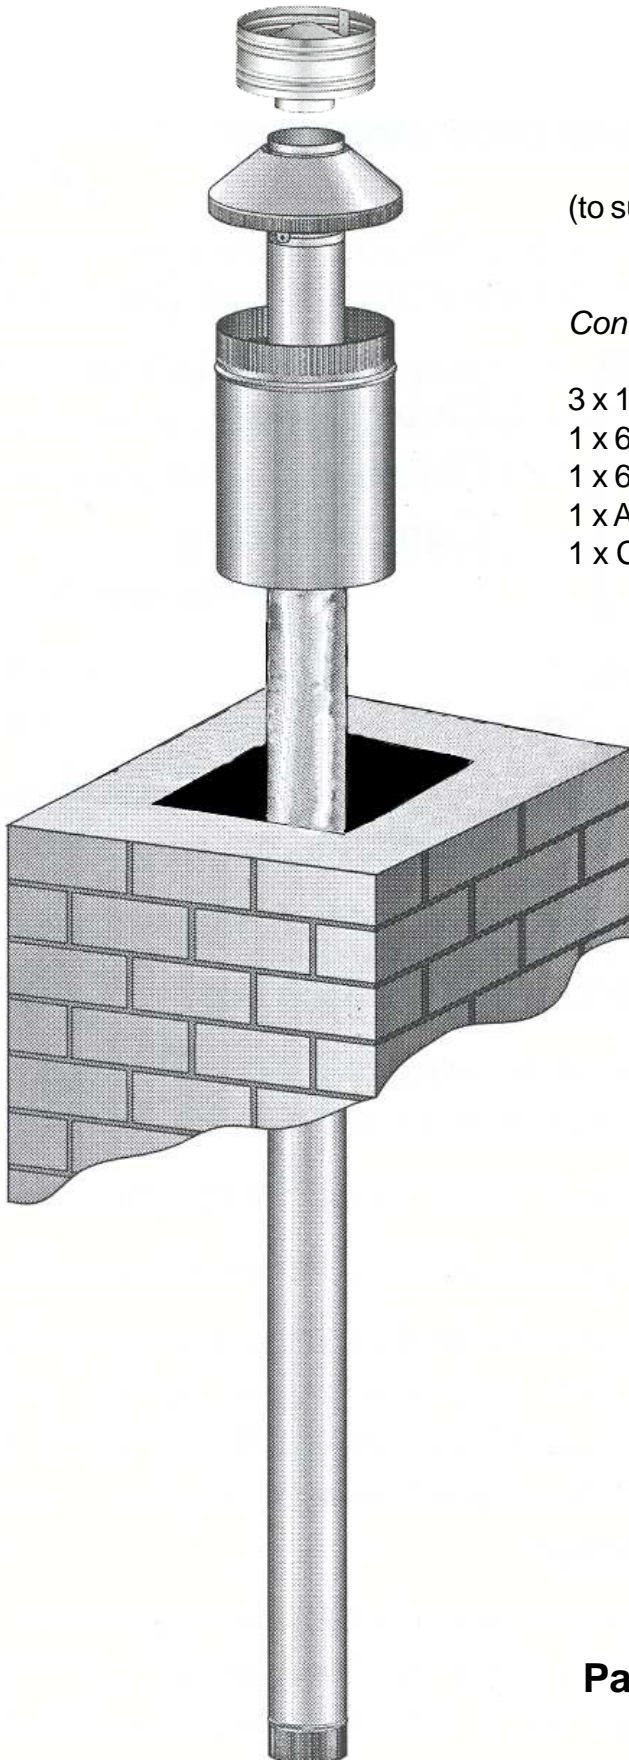

Flue Kit - 150mm dia

NZ ONLY

(to suit: LE 3000 Provincial, **LE 5000 Provincial**,
LE 7000 Provincial S3, Grande Provincial)

Contains:

- 3 x 1200mm lengths of Stainless Steel Flue
- 1 x 600mm length of Stainless Steel Flue
- 1 x 600mm length of Galvanised Outer Shield, 250mm Dia.
- 1 x Anti Down Draught Cowl
- 1 x Casing Cover

Part No: 551460