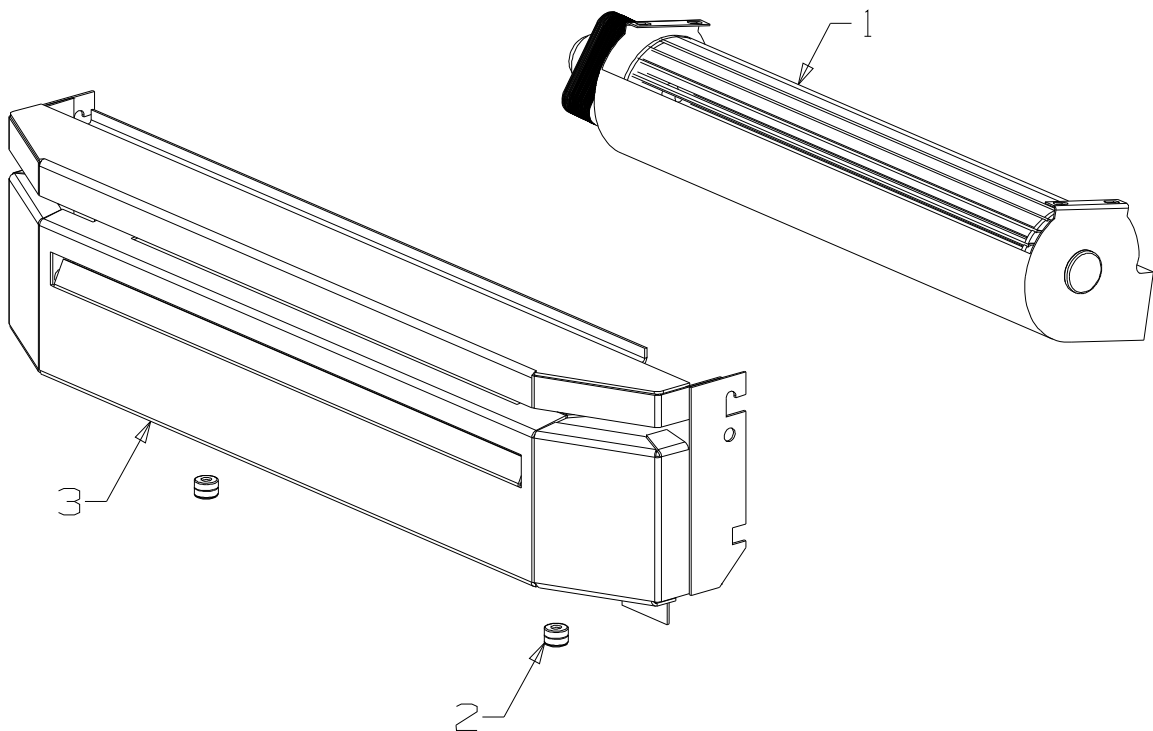

Item No	Part No	Description	Qty	Item No	Part No	Description	Qty
1	501767	Rivet-Pop 3.2 Dia x 3.2	23	18	793134	• Frame-Door Assy - Black	1
2	586514	Case-Outer, Guide Rail	4	19	786774	• Seal Kit, Glass	1
3	593106	Case-Outer, Top	1	20	795003	• Glass with seal	1
4	593105	Case-Outer, Rear	1			- 5mm x 458mm x 243mm	1
5	503272	Rivet-Pop 4.8 Dia x 4.8	12	21	795641	• Handle Assy-Door	1
6	593103	Case-Outer, Side RH	1			(Incl Items 22-27)	1
7	503005	Screw, Pan No 10 x 1/2"	4	22	595670	• Screw, CSK M6 x 20	1
8	993131	Heatshield, Bottom	1	23	595655	• Handle-Door Wood	1
9	993129	Base Assembly	1	24	595641	• Rod-Handle	1
10	990281	Plate-Latch	2	25	501704	• Washer-Flat 10 x 19 x 1.6	4
11	503817	Stud-Dzus	2	26	984571	• Latch-Door Catch	1
12	793183	Fan and Box Assy	1	27	503672	• Nut, Nyloc M10 Flange	1
13	986148	Spacer-Grille	8	28	793112	Grill-Assy - Black	1
14	501303	Rivet-Pop 4.0 Dia x 7.9	8	29	502068	Clamp-Cable, Little Gripper	1
15	793180	Door Assy		30	577089	Nut; Cable Gripper	1
		(Incl Items 16-27)	1	31	586734	Bush-Plastic	1
16	600755	• Rope 16.0 Glass Fibre	1	32	593104	Case-Outer, Side LH	1
17	995025	• Retainer-Glass	1				

Bold Text = Assemblies
Bulleted Text = Items included in Assemblies

Item No	Part No	Description	Qty	Item No	Part No	Description	Qty
1	793175	Fan - 2 Speed	1			NOT ILLUSTRATED	
2	503671	Grommet-Fan 14 OD x 6 ID	4				
3	793133	Fan Box	1	593148		Decal-Fan Wiring	1

When ordering PLEASE QUOTE PART NUMBER & Description, NOT Illustration No.
Determine right or left hand side from standing in viewing position