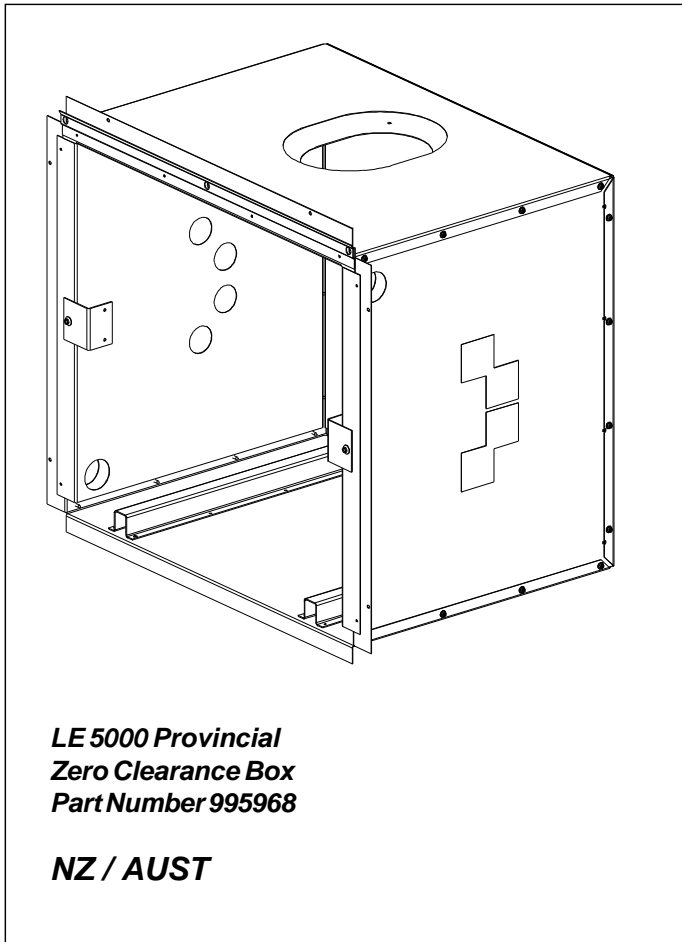

**LE 5000 Provincial
Zero Clearance Box
Part Number 995968**

NZ / AUST

NZ ONLY