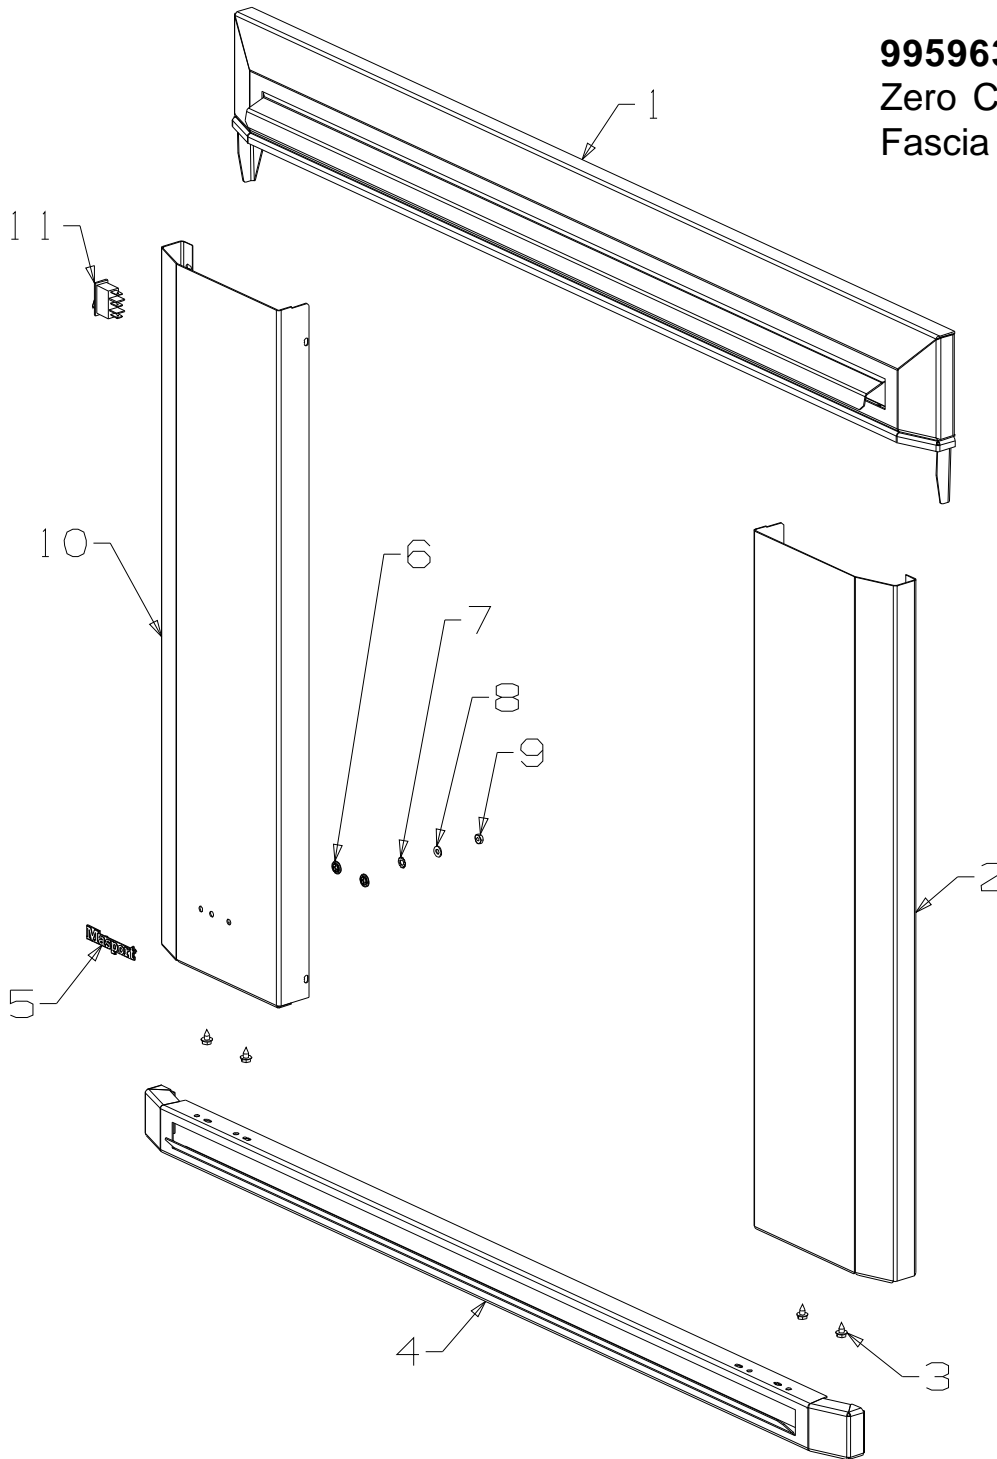

Bold Text = Assemblies
Bulleted Text = Items included in Assemblies

**995968
Zero Clearance
Kit**

Item	Part No	Description	Qty	Item	Part No	Description	Qty
1	503704	Screw; S/T 8 x .5	48	8	993137	Panel-Side	2
2	993144	Panel-Top	1	9	995196	Bracket-Restraint	2
3	993142	Panel-Top, Shield	1	10	503388	Nut-Spire	2
4	593143	Channel	1	11	503459	Screw, S/T 12 x 25	6
5	593139	Panel-Rear	1	12	503429	Rivet-Pop 3.2 Dia x 4.8	30
6	993138	Panel-Rear, Sheild	1	13	593141	Base	1
7	593136	Panel-Side, Sheild	2				

When ordering PLEASE QUOTE PART NUMBER & Description, NOT Illustration No.
Determine right or left hand side from standing in viewing position

995967
Standard Fascia
- Black

Item	Part No	Description	Qty	Item	Part No	Description	Qty
1	990181	Fascia-Top - Black	1	9	503593	Washer, Flat 4 x 9 x 1	1
2	586737	Screw, S/T 8 x 10	6	10	503622	Nut, M4	1
3	790400	Fascia-Side RH - Black	1	11	990135	Fascia-Side LH - Black	1
4	990172	Stiffener-Fascia	1	12	503674	Switch-Fan ON/OFF/ON	1
5	503259	Screw, S/T 10 x .4	6				
6	584581	Badge - Gold	1				
7	503381	Clip-Starlock 4 Dia	2				
8	503371	Washer-Disc, Fan 5 ID x 10 OD	1				

995963
Zero Clearance
Fascia - Black

Item	Part No	Description	Qty	Item	Part No	Description	Qty
1	790243	Fascia-Top - Black	1	8	503593	Washer, Flat 4 x 9 x 1	1
2	790400	Fascia-Side RH - Black	1	9	503622	Nut, M4	1
3	503259	Screw, S/T 10 x .4	6	10	993135	Fascia-Side LH - Black	1
4	993146	Rail-Vented, ZC FSC	1	11	503674	Switch-Fan ON/OFF/ON	1
5	584581	Badge - Gold	1				
6	503381	Clip-Starlock 4 Dia	2				
7	503371	Washer-Disc, Fan 5 ID x 10 OD	1				