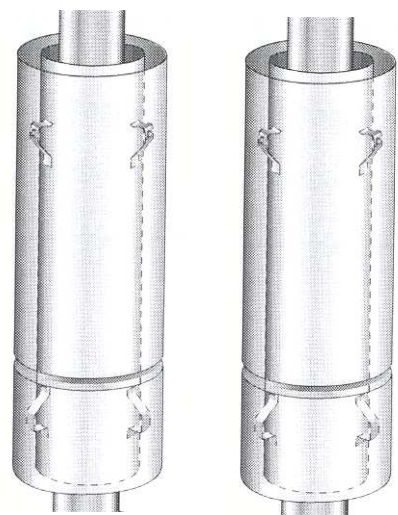

When ordering PLEASE QUOTE PART NUMBER & Description, NOT Illustration No.
Determine right or left hand side from standing in viewing position

**LE 5000 Provincial
Zero Clearance Box
Part Number 995968**

NZ / AUST

NZ ONLY

150mm Zero Clearance Ceiling Kit

Part No. 551458

- 1 x 150mm Std Comb Cowl
- 1 x 250/200mm Combination Galvanised Outer Heat Shield x 1200
- 1 x 250mm Galvanised Outer Heat Shield x 600
- 1 x 150mm Stainless Steel Flue x 1200
- 1 x 150mm Stainless Steel Flue x 600

150mm Zero Clearance Extension Kit

Part No. 551459

- 2 x 250/200mm Combination Galvanised Outer Heat Shield x 1200
- 2 x 150mm Stainless Steel Flue x 1200

**PLEASE NOTE BOTH FLUE KIT PARTS NUMBERS
551458 AND 551459 MUST BE ORDERED TO MAKE
UP A 4.2 METRE STANDARD COMPLETE KIT**

Flue Kit - 150mm dia

NZ ONLY

(to suit: LE 3000 Provincial, **LE 5000 Provincial**,
LE 7000 Provincial S3, Grande Provincial)

Contains:

- 3 x 1200mm lengths of Stainless Steel Flue
- 1 x 600mm length of Stainless Steel Flue
- 1 x 600mm length of Galvanised Outer Shield, 250mm Dia.
- 1 x Anti Down Draught Cowl
- 1 x Casing Cover